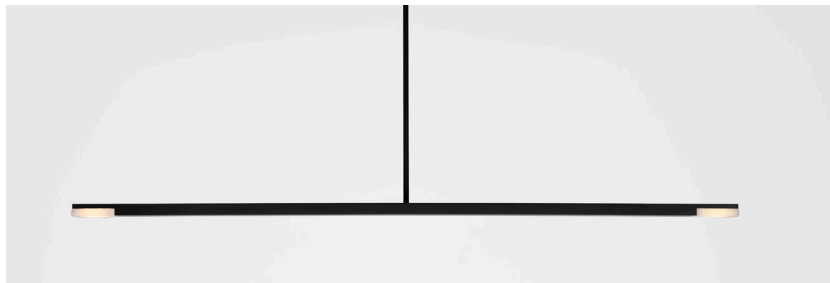

black anodized