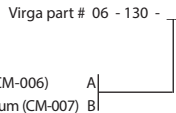

MATERIAL & FINISH OPTIONS