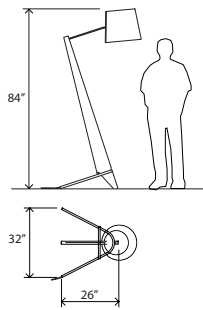

Silva Giant floor

Dimensions - 84" H - 16" Ø shade
Solid wood, aluminum, fabric shade
Product weight - 60 lbs
Energy efficient LED light source
Light output - 1690 Lumens
Light color - 2700 K (warm)
Color accuracy - 90+ CRI
Power usage - 20W
Dimmable on fixture
Wood grain will vary
Specifications subject to change