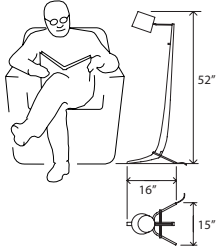

Silva Floor
floor

Dimensions - 52"H - 16" x 15"

- Wood body, aluminum leg & knob, bent shade
- Articulating head
- Product weight - 4 lbs
- Energy efficient LED light source
- Light output - 565 Lumens
- Light color - 2700 K (warm)
- Color accuracy - 90+ CRI
- LED power consumption - 7W
- Input voltage - 12V DC
- Dimmable on fixture
- 72" braided cord
- Wood grain will vary

MATERIAL & FINISH OPTIONS

Silva Floor part # 05-100 - A

Metal Finish

brushed aluminum (CM-006) A

Wood Body:

Baltic birch (CM-003) B

walnut (CM-001) W

Bent Shade:

beech wood veneer (CM-019) B

ebony eco veneer (CM-020) E

white linen (CM-058) L

Alternate voltage/plug styles are available

The Silva Floor is slender, elegant, and poised while delivering great functionality. The tri-leg base finds stability on uneven surfaces and allows the cord to exit discreetly and effectively. It feels signature and iconic while still keeping a clean and timeless modern aesthetic.

Nick Sheridan
Designer