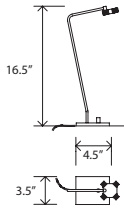

Sero
desk / table

Dimensions - 16.5"H - 4.5" x 3.5"

Aluminum

No articulation

Product weight - 2 lbs

Energy efficient LED light source

Light output - 345 Lumens

Light color - 2700 K (warm)

Color accuracy - 90+ CRI

LED power consumption - 3.2W

Dimmable on fixture

Braided cord

Input voltage - 12V DC (adapter included)

Specifications subject to change

brushed aluminum

black anodized

MATERIAL & FINISH OPTIONS

Sero part #02 - 120 -

Body:

- brushed aluminum (CM-006) A
- black anodized aluminum (CM-007) B

Alternate voltage / plug styles available

The Sero is an exercise in restraint and simplicity. After stripping away all surplus you are left with a flower-like head poised over your work surface. Slender and clean — no more obtrusive than absolutely necessary.