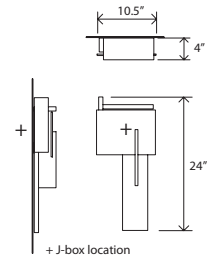

**Oris**  
sconce

- Dimensions - 24" X 10.5" X 4"
- Solid wood, frosted polymer (CM-024), aluminum
- Product weight - 6 lbs
- Energy efficient LED light source
- Light output - 1130 lumens
- Light color - 2700 K (warm)
- Color accuracy - 90+ CRI
- LED power consumption - 13W
- Dimmable (use ELV or TRIAC dimmer)
- ADA compliant hotel room signage with tactile numbering and corresponding braille available.
- Wood grain will vary
- Specifications subject to change