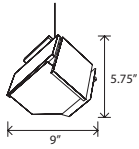

Mica
accent pendant