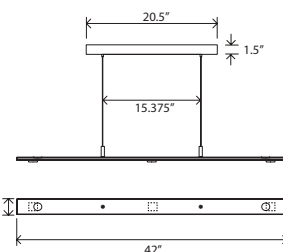

Brevis 28 / Brevis 42
linear pendants

- Brevis 28 dimensions - 28" x 2.5" - 0.5" H
- Brevis 42 dimensions - 42" x 2.5" - 0.5" H
- Aluminum, Polymer (CM-052)
- Brevis 28 weight - 7 lbs, Brevis 42 weight - 8 lbs
- Energy efficient LED light source
- Light output - 1720 lumens
- [Down light - 1030, Up light - 690]
- Light color - 2700 K (warm)
- Color accuracy - 90+ CRI
- LED power consumption - 16 Watts
- Input voltage - 120V
- Dimmable (use ELV or TRIAC dimmer)
- Linear canopy included
- Wood canopy covers are now available
- Walnut canopy cover: part #60-130-005W
- Dark Stained Walnut canopy cover: part #60-130-005D
- See page 36 for more canopy information
- 6' drop length, field adjustable
- Suitable for a sloped ceiling
- Specifications subject to change

MATERIAL & FINISH OPTIONS

- Brevis 28 part # 06 - 920 -
- Brevis 42 part # 06 - 910 -

- Body:**
- brushed aluminum (CM-006) A
 - black anodized aluminum (CM-007) B

Alternate input voltages available

A clean, minimal fixture finely executed. With multiple down and up lights, the Brevis provides lots of usable light in a very unobtrusive design.