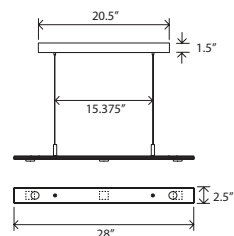

Brevis 28 / Brevis 42
linear pendants

- Brevis 28 dimensions - 28" x 2.5" - 0.5" H
- Brevis 42 dimensions - 42" x 2.5" - 0.5" H
- Aluminum, Polymer (CM-052)
- Brevis 28 weight - 7 lbs, Brevis 42 weight - 8 lbs
- Energy efficient LED light source
- Light output - 1720 lumens
- [Down light - 1030, Up light - 690]
- Light color - 2700 K (warm)
- Color accuracy - 90+ CRI
- LED power consumption - 16 Watts
- Input voltage - 120V
- Dimmable (use ELV or TRIAC dimmer)
- Linear canopy included
- Wood canopy covers are now available
- Walnut canopy cover: part #60-130-005W
- Dark Stained Walnut canopy cover: part #60-130-005D
- See page 36 for more canopy information
- 6' drop length, field adjustable
- Suitable for a sloped ceiling
- Specifications subject to change

MATERIAL & FINISH OPTIONS

- Brevis 28 part # 06 - 920 -
- Brevis 42 part # 06 - 910 -

- Body:**
- brushed aluminum (CM-006) A
 - black anodized aluminum (CM-007) B

Alternate input voltages available

A clean, minimal fixture finely executed. With multiple down and up lights, the Brevis provides lots of usable light in a very unobtrusive design.