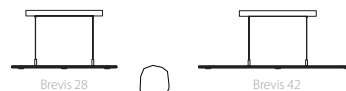

Brevis 28 / Brevis 42
linear pendants

- Brevis 28 dimensions - 28" x 2.5" - 0.5" H
- Brevis 42 dimensions - 42" x 2.5" - 0.5" H
- Aluminum, Polymer (CM-052)
- Brevis 28 weight - 7 lbs, Brevis 42 weight - 8 lbs
- Energy efficient LED light source
- Light output - 1720 lumens
- [Down light - 1030, Up light - 690]
- Light color - 2700 K (warm)
- Color accuracy - 90+ CRI
- LED power consumption - 16 Watts
- Input voltage - 120V
- Dimmable (use ELV or TRIAC dimmer)
- Linear canopy included
- Wood canopy covers are now available
- Walnut canopy cover: part #60-130-005W
- Dark Stained Walnut canopy cover: part #60-130-005D
- See page 36 for more canopy information
- 6' drop length, field adjustable
- Suitable for a sloped ceiling
- Specifications subject to change

MATERIAL & FINISH OPTIONS

- Brevis 28 part # 06 - 920 -
- Brevis 42 part # 06 - 910 -

- Body:**
- brushed aluminum (CM-006) A
 - black anodized aluminum (CM-007) B

Alternate input voltages available

A clean, minimal fixture finely executed. With multiple down and up lights, the Brevis provides lots of usable light in a very unobtrusive design.

brushed aluminum Brevis 42

CDC DESIGN

brushed aluminum Brevis 28

Non-pictured finish option

Black Anodized Aluminum (CM-007)